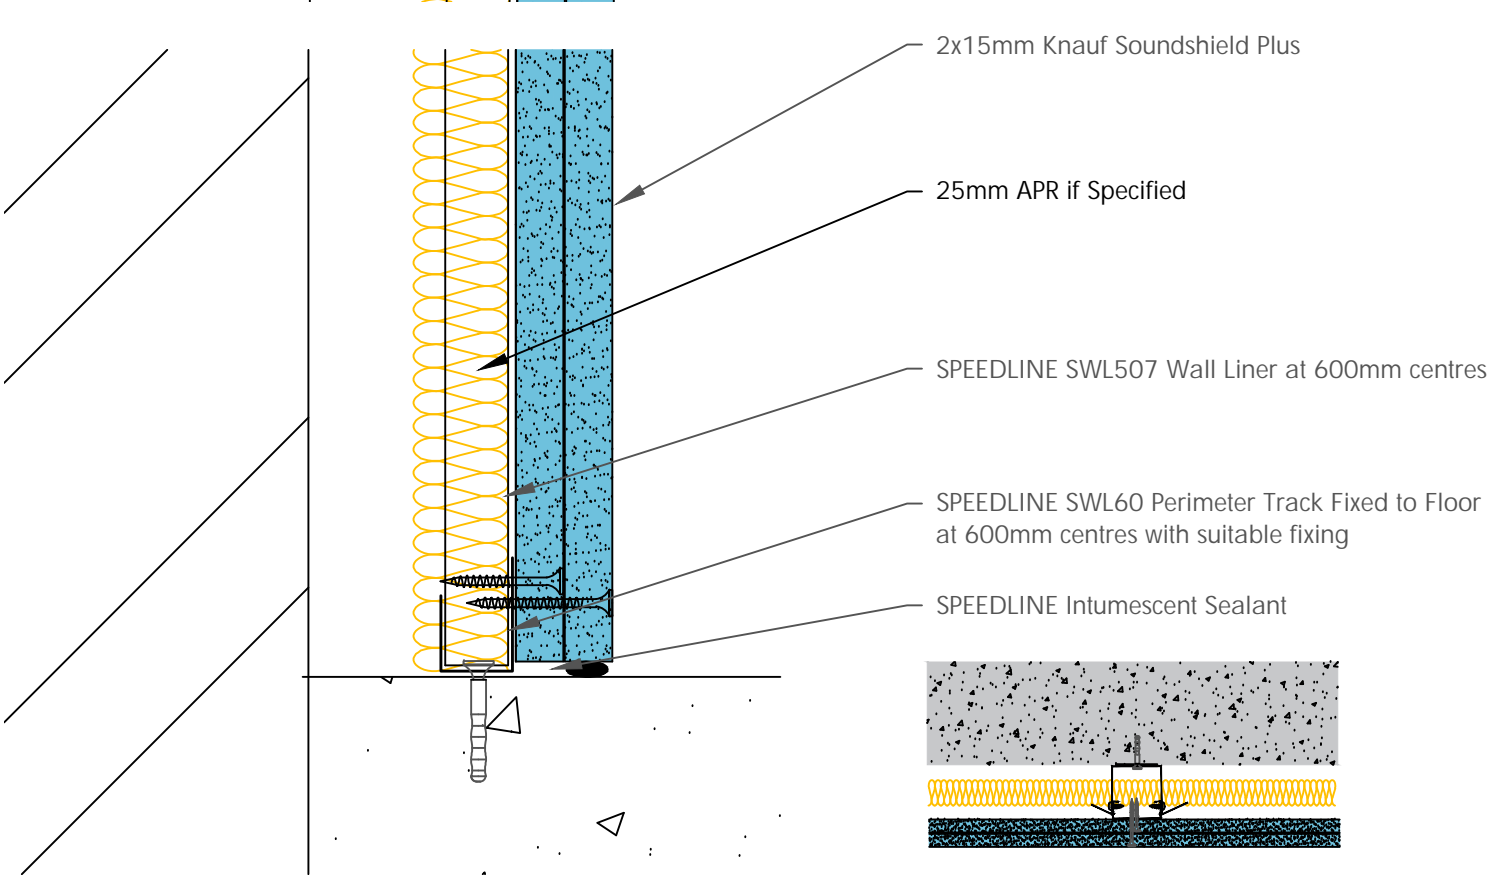

Board Thickness	Speedline Drywall Fixing Length
12.5mm & 15mm	25mm
12.5mm + 12.5mm	25mm + 38mm
12.5mm + 15mm	25mm + 42mm
15mm + 15mm	25mm + 42mm

CDR No: DATE: 22/10/19 Details to be read in conjunction with project specification guidelines

WALL LINING SYSTEM - WL507-K-60(25)

All performance data and system specifications are for systems constructed with materials & components as shown. The inclusion or substitution of any other manufacturers materials or components could invalidate test data and system performance and permission must be given in writing by SIG PLC.