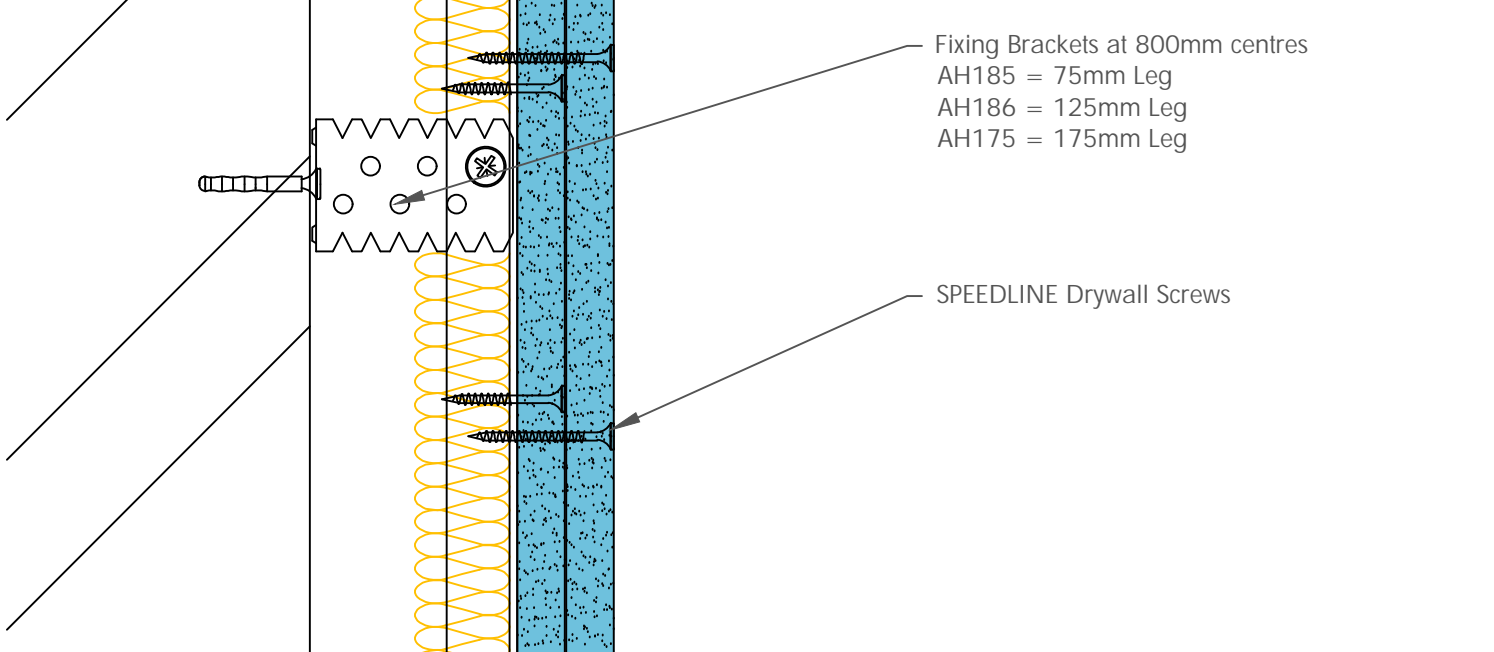

Board Thickness	Speedline Drywall Fixing Length
12.5mm & 15mm	25mm
12.5mm + 12.5mm	25mm + 38mm
12.5mm + 15mm	25mm + 42mm
15mm + 15mm	25mm + 42mm

CDR No: DATE: 22/10/19 Details to be read in conjunction with project specification guidelines

WALL LINING SYSTEM - WL507-K-60(25)

All performance data and system specifications are for systems constructed with materials & components as shown. The inclusion or substitution of any other manufacturers materials or components could invalidate test data and system performance and permission must be given in writing by SIG PLC.