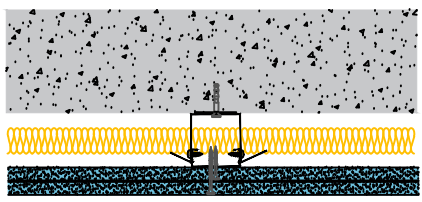

Board Thickness	Speedline Drywall Fixing Length
12.5mm & 15mm	25mm
12.5mm + 12.5mm	25mm + 38mm
12.5mm + 15mm	25mm + 42mm
15mm + 15mm	25mm + 42mm

CDR No: DATE: 22/10/19 Details to be read in conjunction with project specification guidelines

WALL LINING SYSTEM - WL507-K-60(25)

All performance data and system specifications are for systems constructed with materials & components as shown. The inclusion or substitution of any other manufacturers materials or components could invalidate test data and system performance and permission must be given in writing by SIG PLC.